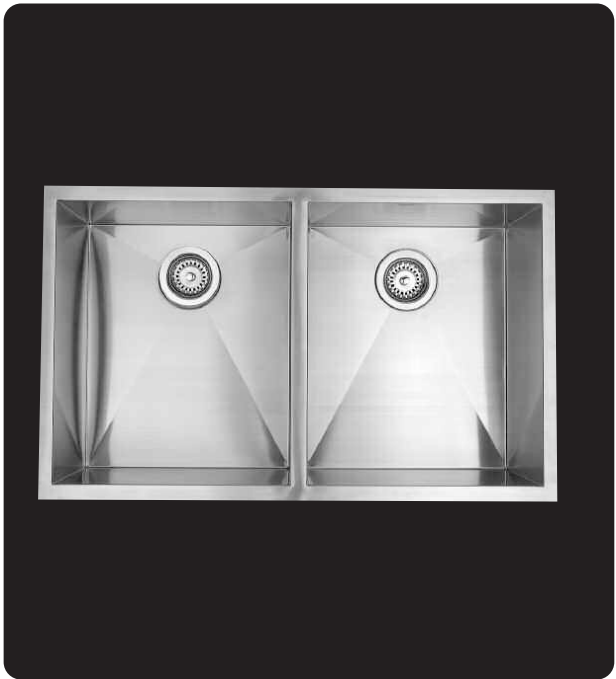

We reserve the right to amend specifications, weights, measures and color availability without prior notice. All measurements are in millimetres unless otherwise stated.