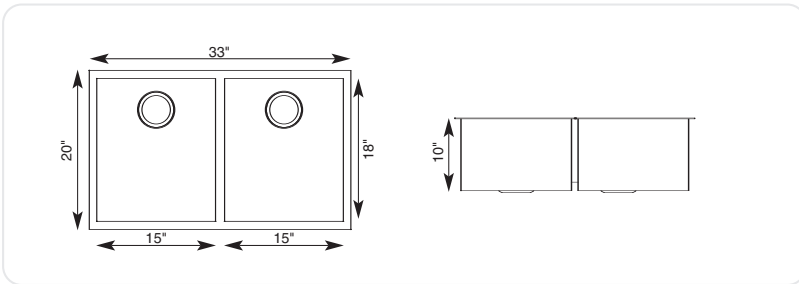

ESATTO

Stainless Steel 2.0 Bowl
Undermount

AS- ZR20SXUSUM

Features

- 18 gauge Series 304 Steel
- Undermount installation
- Bowl depth 10"
- Fitted with high density sound deadening pads
- Spray back coating
- Cross-tapered bowls for efficient drainage
- Brushed finish

Finish

We reserve the right to amend specifications, weights, measures and color availability without prior notice. All measurements are in millimetres unless otherwise stated.